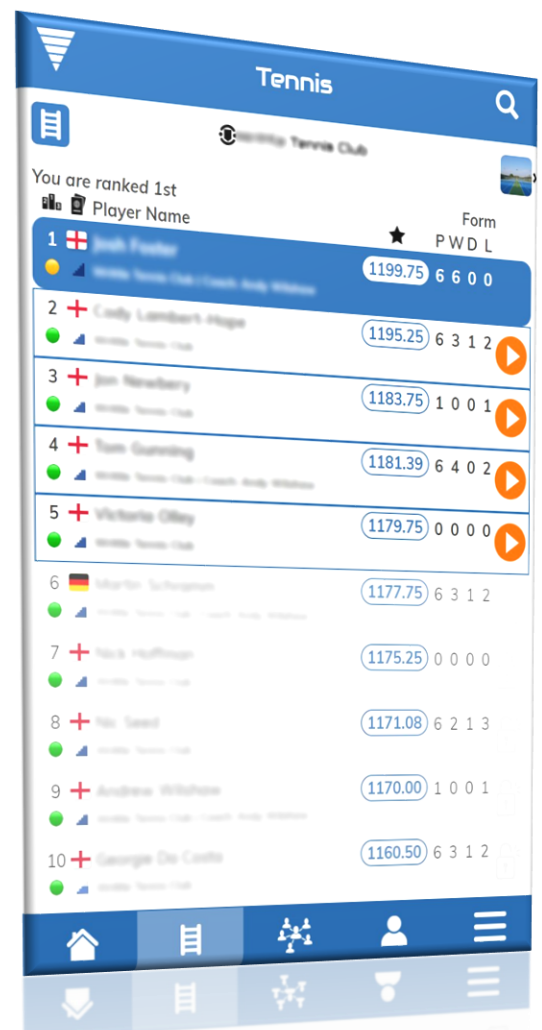

Sportch Club Ladder Competition

Sportch is a unique ladder competition packed with interactive, engaging, and social features to bring members of a club together. The ladder is accessed through an [iOS](#) or [Android](#) mobile app, or on any browser using the [web app](#).

Here are some of the key features of the Sportch club ladder:

- Your club would get it's own dedicated ladder within the app, along with branded club and coach profiles...
- After a quick sign up, players are placed in zones based on their ability. They then chat and arrange to play their matches through the app...
- A player's status allows them to come and go from the ladder over time, giving flexibility to handle new, leaving or injured members without any disruption to the competition...
- There are lots of social features to keep players engaged including match reviews, applause, statistics and of course a live news feed of matches recently played...
- Rankings, results and tonnes of player stats are visible in real time as matches are completed...
- Eligible matches count towards boosting LTA player ratings!